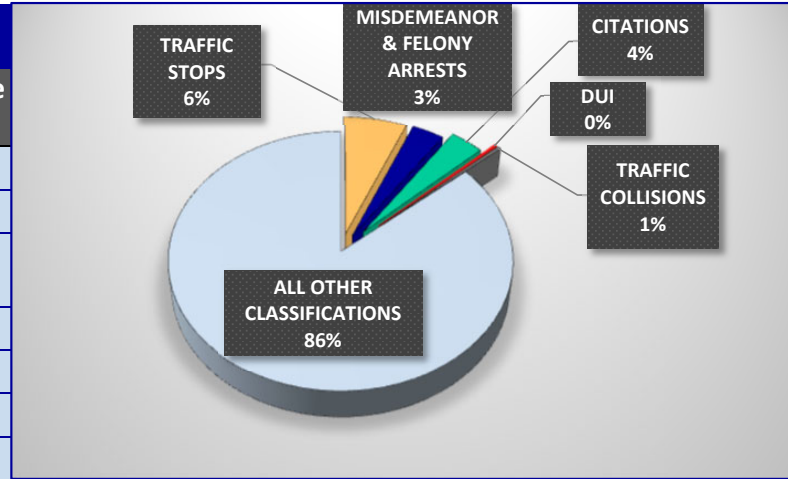

## PLACERVILLE POLICE DEPARTMENT STATISTICS 2024

MONTH	INCIDENTS	TRAFFIC STOPS	MISDEMEANOR & FELONY ARRESTS	CITATIONS	DUI	THEFT	TRAFFIC COLLISIONS	NARCOTICS	BURGLARY	ASSAULT	PRIORITY 1 RESPONSE TIMES	<b>2024 TOTALS</b>	
JANUARY	2013	198	104	105	6	23	28	16	6	18	03:51.0	INCIDENTS	21168
FEBRUARY	2088	182	67	69	5	22	27	13	6	9	03:39.0	TRAFFIC STOPS	1930
MARCH	1989	178	78	72	5	23	19	11	2	9	03:08.0	MISDEMEANOR & FELONY ARRESTS	742
APRIL	2025	301	70	184	5	8	6	17	9	8	03:28.0	CITATIONS	1064
MAY	2068	199	71	127	7	6	5	35	3	9	04:22.0	DUI	64
JUNE	2233	200	68	92	7	2	6	32	1	11	06:37.0	THEFT	109
JULY	2061	118	74	101	9	3	13	29	4	8	04:09.0	TRAFFIC COLLISIONS	128
AUGUST	2275	149	76	88	7	10	9	24	1	6	04:15.0	NARCOTICS	232
SEPTEMBER	2407	278	68	156	7	6	7	22	4	10	04:51.0	BURGLARY	45
OCTOBER	2009	127	66	70	6	6	8	33	9	7	04:20.0	ASSAULT	95
NOVEMBER													
DECEMBER													
												AVERAGE PRIORITY 1 RESPONSE TIME	04:16.0

# PLACERVILLE POLICE DEPARTMENT STATISTICS

OCTOBER			
	2023	2024	Percent Change 23/24
INCIDENTS	2112	2009	-5%
TRAFFIC STOPS	195	127	-35%
MISDEMEANOR & FELONY ARRESTS	71	66	-7%
CITATIONS	64	70	9%
DUI	13	6	-54%
TRAFFIC COLLISIONS	14	8	-43%
PRIORITY 1 RESPONSE TIMES	04:40.0	04:20.0	00:20.0

290 PC SEX-REGISTRANTS		
290 PC Sex-Registrants registered in the City Limits	44	290 Registrants - OCTOBER 2024
Address	30	
High Risk	1	
Moderate-High	7	
Moderate-Low	3	
*Navigation Center Address	4	
Transient	14	
High Risk	5	
Moderate-High	5	
Moderate-Low	2	